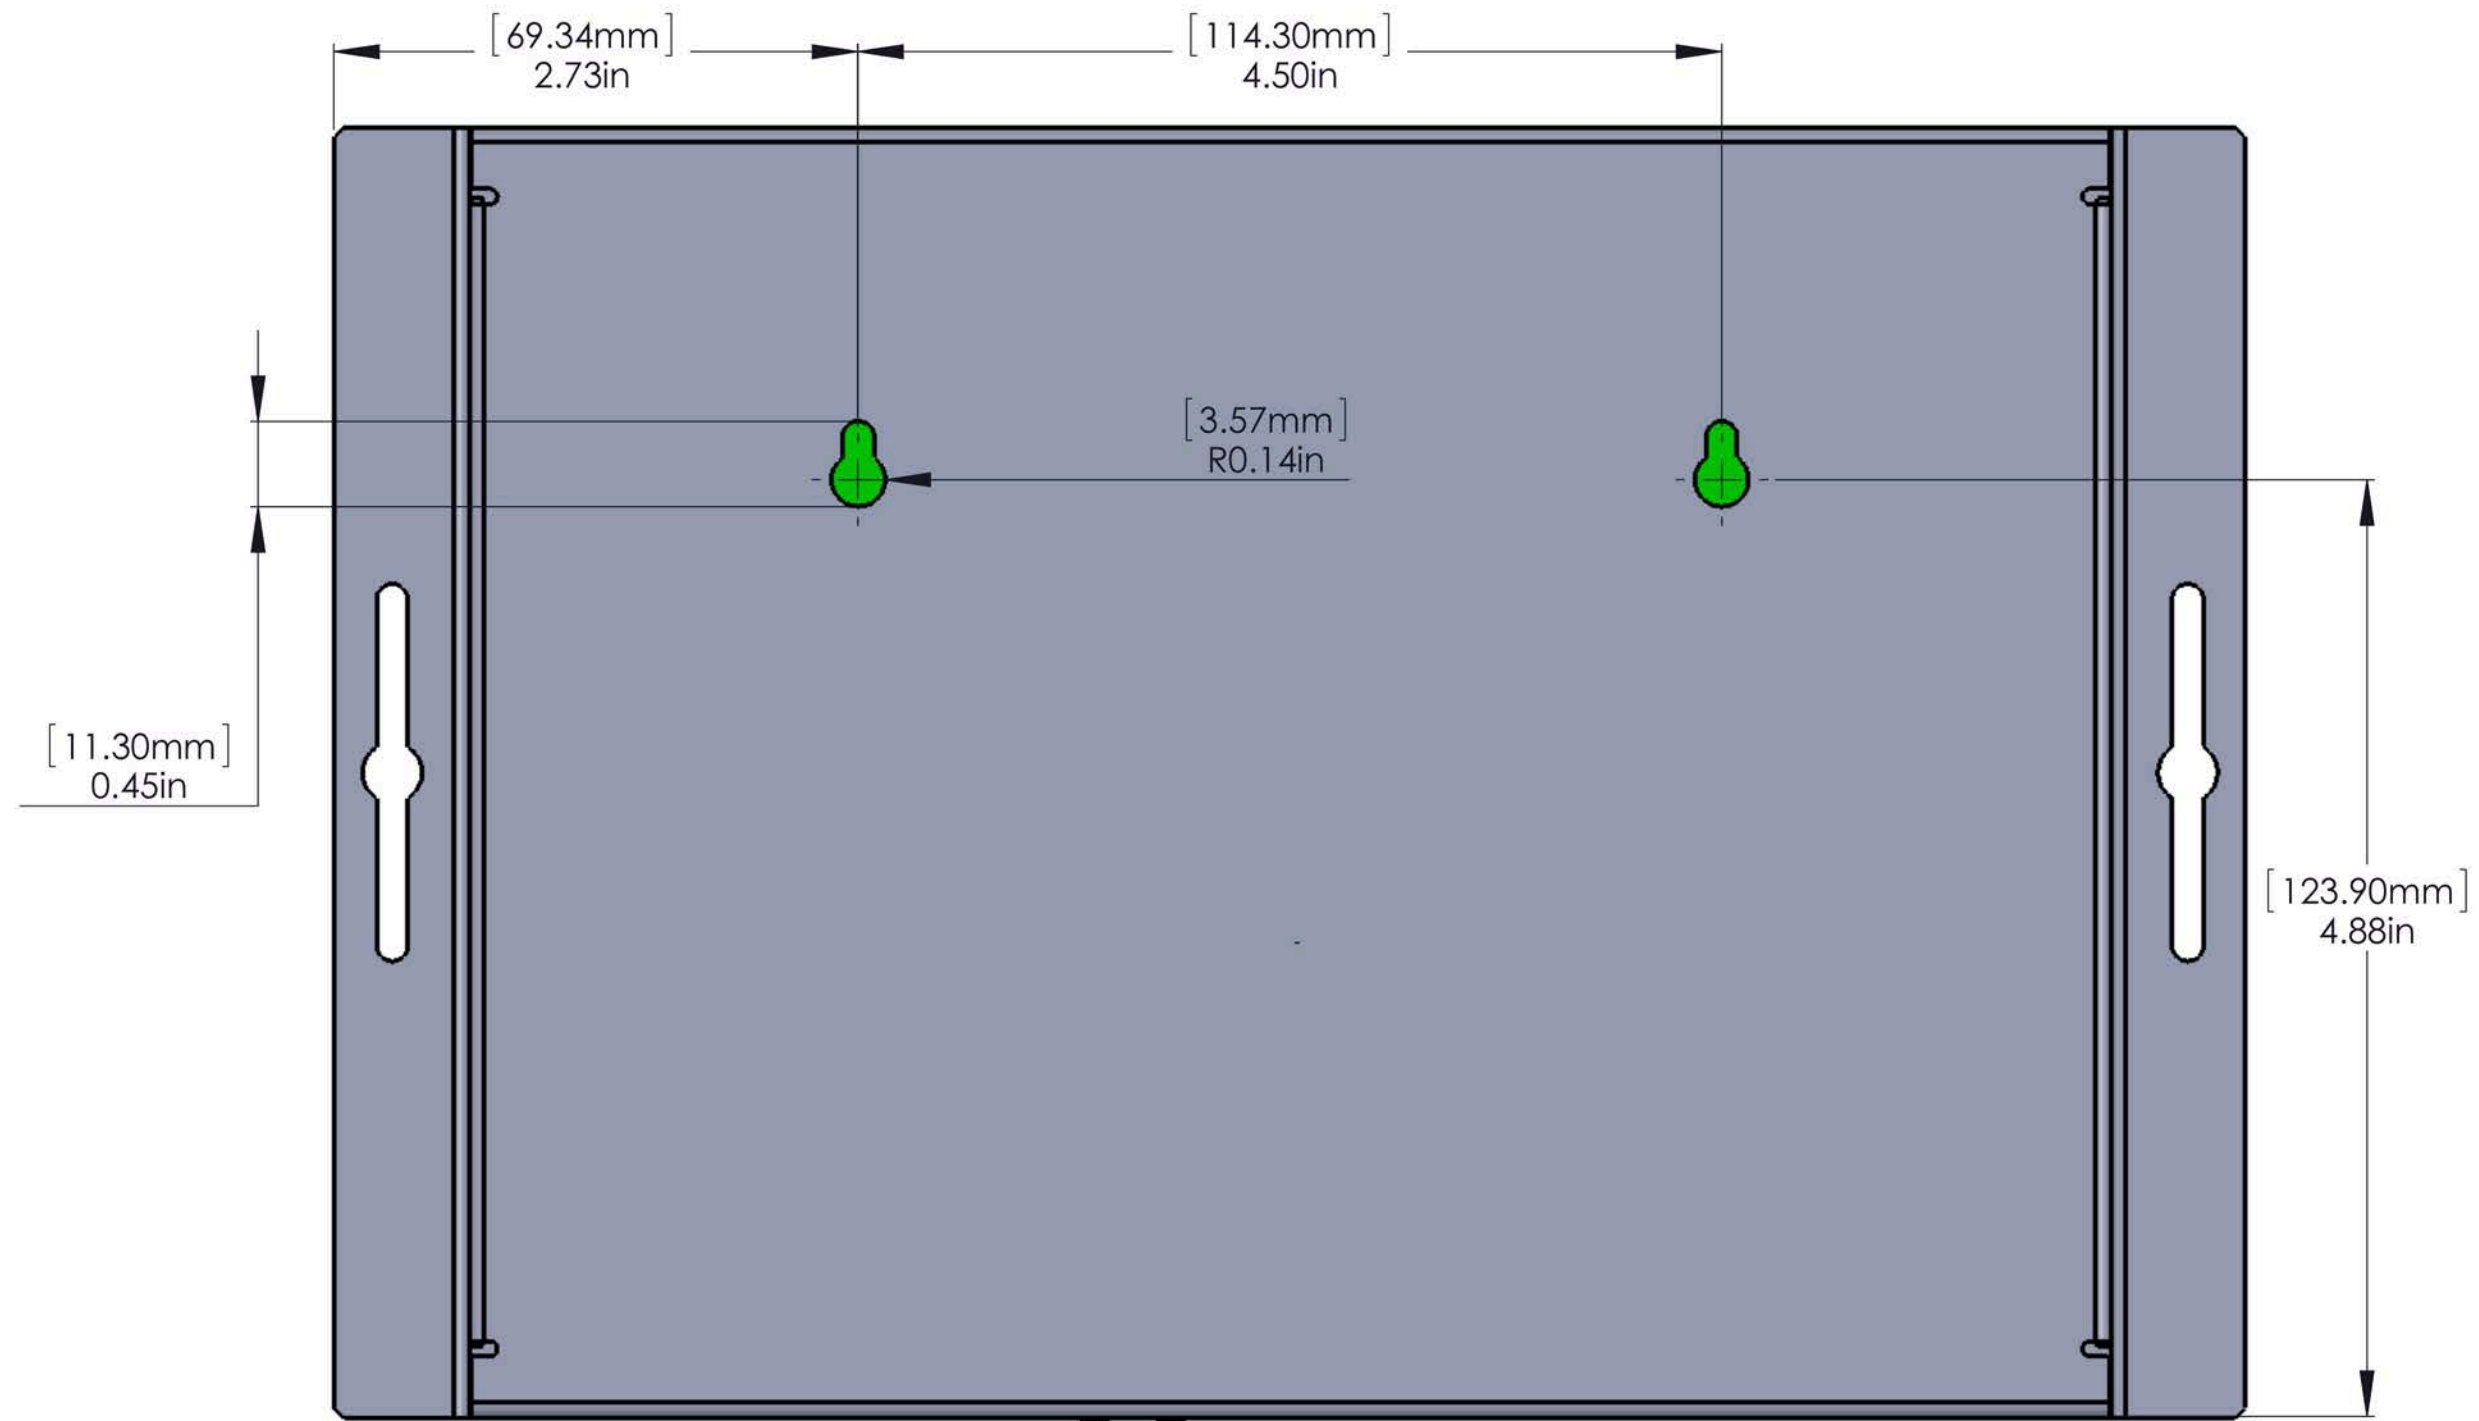

A Case Material- .062 In. Thick Aluminum

E-PLSD Front View

E-PLSD LED Display- Technical Drawing

NTI NETWORK TECHNOLOGIES INCORPORATED
 1275 Danner Dr Aurora, OH 44202
 Tel:330-562-7070 Fax:330-562-1999
 www.networktechinc.com

Specifications subject to change

E-PLSD Rear View

E-PLSD LED Display- Technical Drawing

NTI NETWORK TECHNOLOGIES INCORPORATED
 1275 Danner Dr Aurora, OH 44202
 Tel: 330-562-7070 Fax: 330-562-1999
 www.networktechinc.com